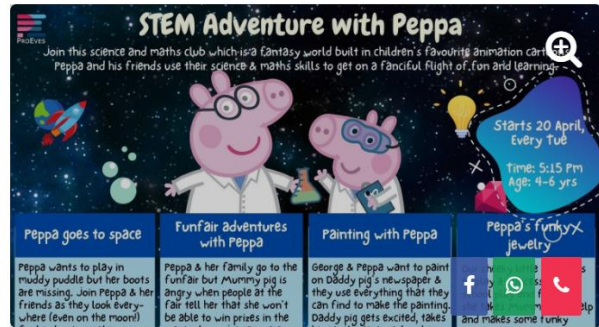

[Read More](#)

After Card registration, browse through the options – Learning Camps/Events or Teachers/Mentors for 1:1 Classes or Parenting Coach for coaching package

User Guide : How to reach a Proeves Counsellor

4

STEM ADVENTURE WITH PEPPA

Details

Join this science and maths club which is a fantasy world built in children's favourite animation cartoons. Peppa and his friends use their science & maths skills to get on a fanciful flight of fun and learning. This camp has 4 Sessions.